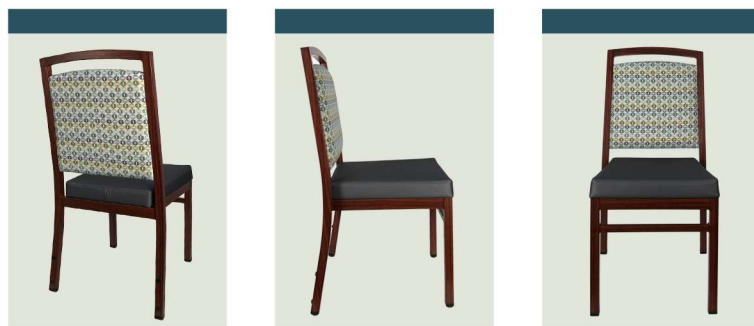

# ALUMINUM SIDE CHAIR

## 5-HIGH SERIES

**ZOE**  
Model # HC-740

Overall Height	36.75"	Stacks	5 High
Overall Width	19"	Seat Height	18.5"
Overall Depth	20.75"	Seat Width	16.75"
Arm Height	N/A	Seat Depth	16.5"
Weight	15.5 Lbs.	C.O.M. Seat/Back	1 yd (0.5 / 0.5)

### Standard Features

- Optional fullback, or half handhold
- Completely welded aluminum alloy square tubing
- No exposed fasteners
- 12 Year Warranty
- Metal self leveling bootied swivel glides
- Meets CAL TB 117 fire rating
- CAL TB 133 available
- Seat on Seat stacking
- Optional Webbed Seating
- Optional Ganging

### Description

A not-too-distant cousin of Molly, the Zoe features thick piping, a classic wooden appearance and a durable, but lightweight frame. A full handhold runs the length of the chair to add style and sophistication, while it's crumb hole allows for easy cleanup. Zoe stacks five high for easy storage.