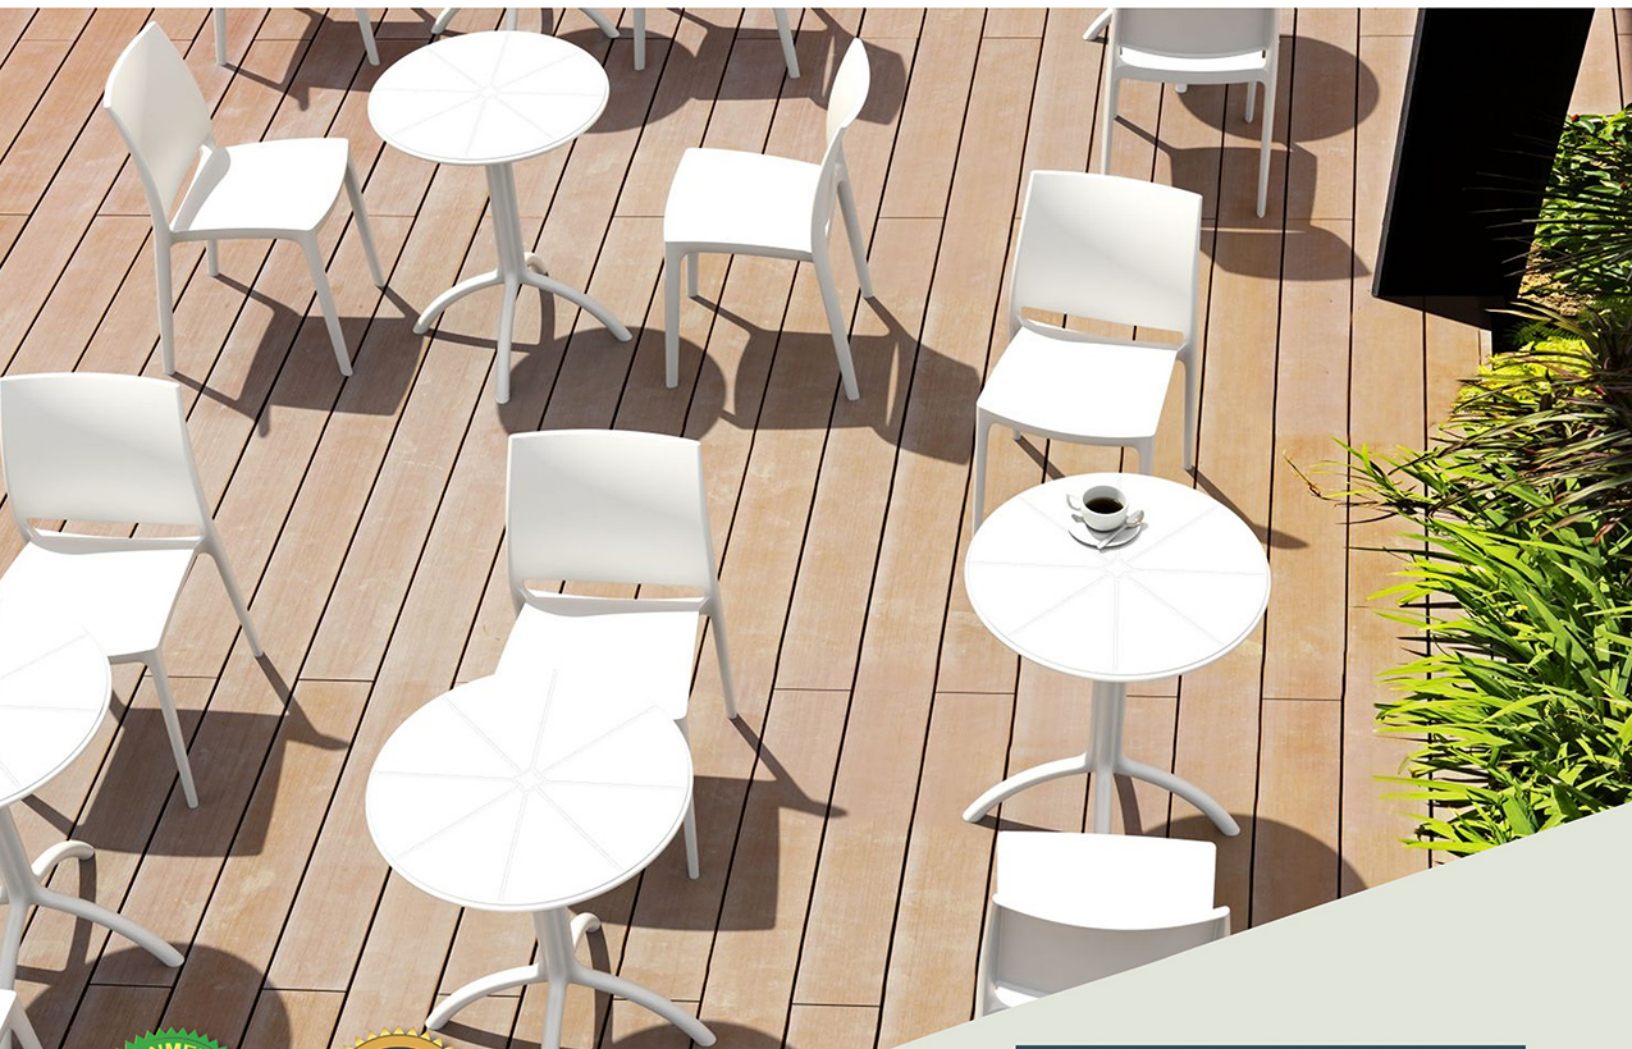

BOARDWALK COLLECTION

SHEV

CHAIR

Visit Us Online
» » » www.shevchair.com

Manufacturers of Contract Hotel Furnishings
4800 W. Roosevelt Road, STE 201 - Chicago, IL 60644
OFFICE: (888) 532-3910 FAX: (773) 261-2808
Email: SALES@SHEVCHAIR.COM