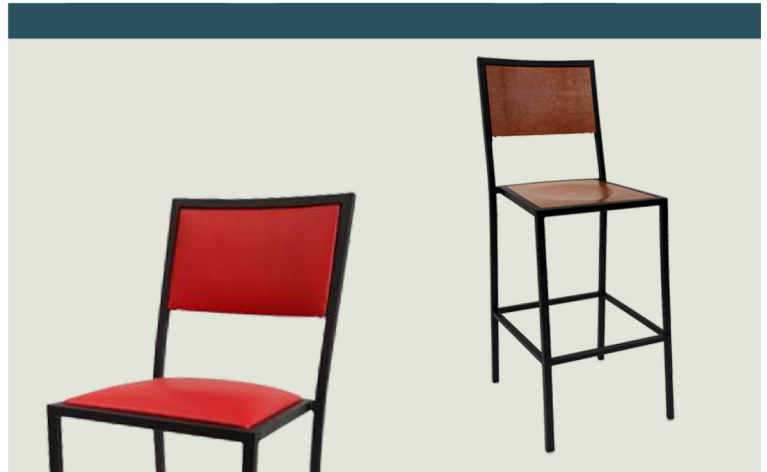

Polina
Model # 8521

FINE DINING

WELDED STEEL FRAME

	Side Chair	Counter Stool	Bar Stool
Height	32"	37.5"	43.5"
Width	17"	17"	17"
Depth	17"	17"	17"
Seat Height	18"	24"	30"

Standard Features

- All welded, sturdy steel construction
- 400 Lb. weight capacity
- Meets CAL TB 117 fire rating
- 2 Week Lead Time
- Made Proudly in the U.S.A.!
- Designed for commercial use
- Choose any RAL color paint finish
- Contoured Wood Seat or Padded Seat

Description

Constructed to impress, the Polina series lends an industrial, yet modern and stylish selection for any room.

Customize your perfect chair with almost any frame finish, and choose between a wood contoured seat or a padded seat! Easy to clean, the Polina collection is the perfect option for any eatery.

This is a 100% welded frame! Backed by our industry leading 12 year warranty, this chair is environmentally friendly as well. Available with a matching bar stool, and a matching counter stool.

SUPREME

— CHAIR —