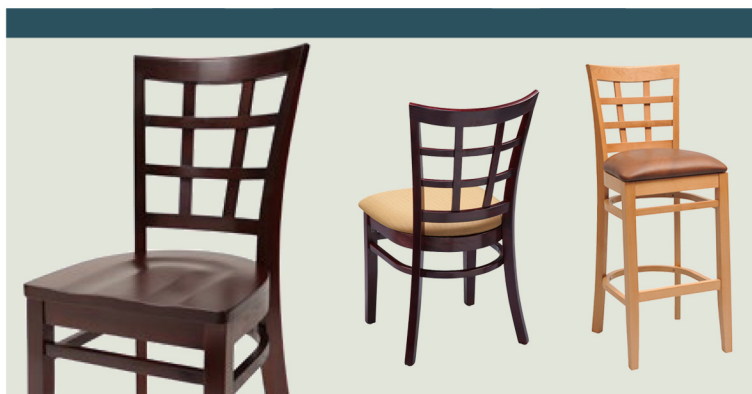

Window Pane
Model # 7380

SOLID WOOD DINING CHAIR

EUROPEAN BEECHWOOD

	Side Chair	Counter Stool	Bar Stool
Overall Height	35"	39"	45"
Overall Width	17"	17"	17"
Overall Depth	19"	19"	19"
Weight	18 lbs.	20 lbs.	22 lbs.

Standard Features

- Frames are made from European Kiln Dried Beech Hardwoods
- Joints are by Mortise and Tenon Method as well as Glued and Pinned
- All Corner Blocks are double screwed and glued at each end with a lag bolt into the corner post for extra stability
- Meets CAL TB 117 fire rating
- Choose a wood or 2.5" thick padded seat
- Unlimited Crypton and Vinyl selections
- 500 lbs. weight capacity
- Curved Support Bar
- Assembled in the U.S.A.

Description

Constructed to impress, the Window Pane series lends an industrial, yet stylish selection for any room. The lattice shaped curved back is what defines this style, demonstrating a handcrafted look and feel. Your choice of a wood seat or a rich vinyl seat cushion enhance this already warm, home-like feel, and is sure to be a welcome addition to any seating arrangement.