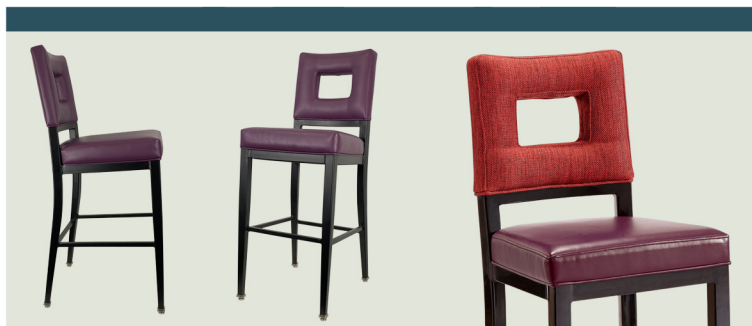

Portal  
Model # BS-1548

# ALUMINUM BARSTOOL WOOD-GRAIN FINISH

	Side Chair	30" Bar Stool	24" Counter Stool
Overall Height	35"	45.5"	39.5"
Overall Width	18"	17.25"	17.25"
Overall Depth	23"	21.5"	21.5"
Weight	18 lbs.	25 lbs.	23 lbs.

## Standard Features

- Completely welded aluminum alloy square tubing
- Unlimited crypton & vinyl selections
- Meets CAL TB 117 fire rating
- CAL TB 133 fire rating available
- 3" Thick Padded Seat
- Curved Fully Upholstered Back
- Clear Booted Metal Swivel Glides
- Choose from 20 different Wood-Grain finishes or hundreds of powdercoat finishes!

## Description

Constructed to impress, the Portal series lends an industrial, yet stylish selection for any room. The sleek fully upholstered back is what defines this style, demonstrating a handcrafted look and feel. Your choice of a rich vinyl or fabric seat cushion enhance this already warm, home-like feel, and is sure to be a welcome addition to any seating arrangement.